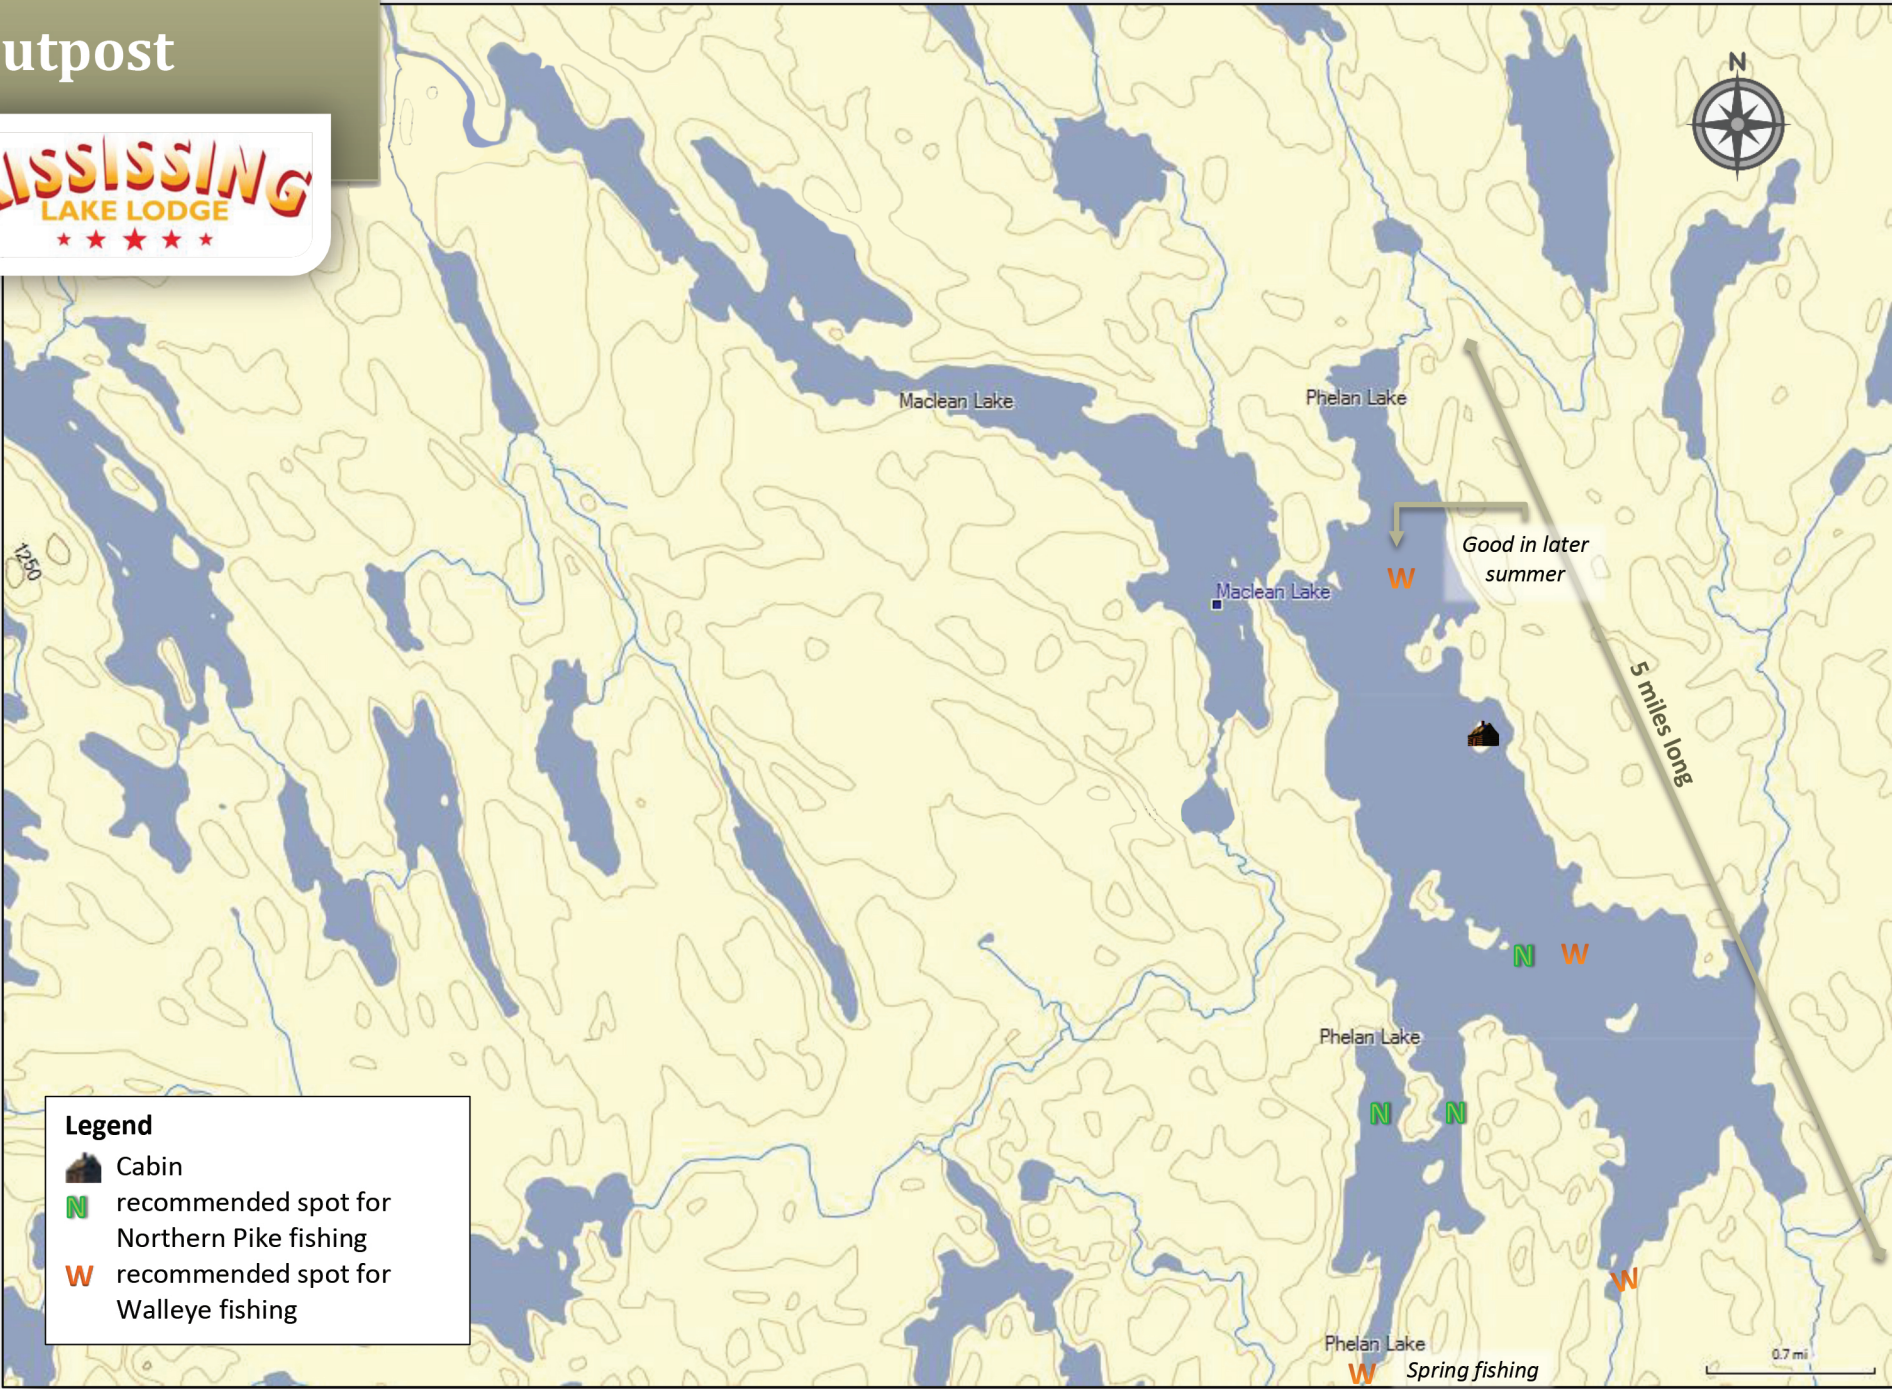

Phelan Lake Outpost

Legend

- Cabin
- recommended spot for Northern Pike fishing
- recommended spot for Walleye fishing